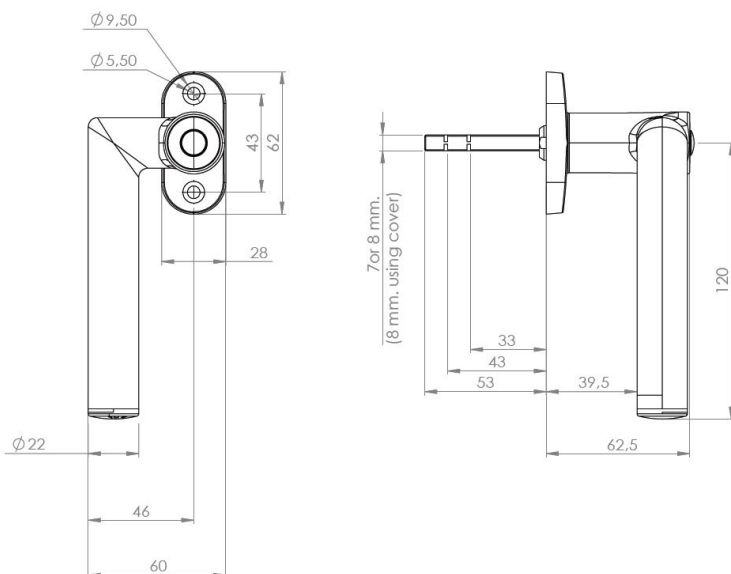

## Description:

Electronic Lock "E-Win" RFID & Bluetooth, Left, Alu Look, F/Patio Doors and Windows, cc:34mm, F/IOS & Android., Included: 1 Masterkey 14.60.306-8 + 1 Userkey 14.60.306-7, , 1 Adapter F/8mm Spindle - 2 Pcs. Batteries AA/SL760-3.6V, Are Not Included (14.04.602-8)

## Item number:

14.04.602-5

Units	Box	Carton	HS Code	Barcode
Pcs.	1	40	8302415000	
				5704866478663